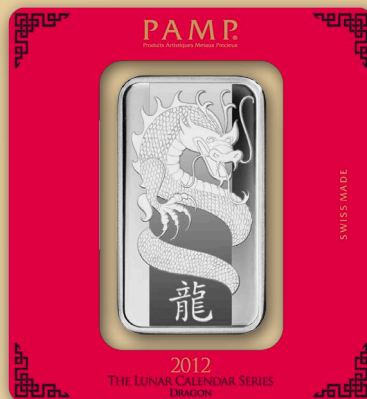

Celebrate
THE NEW YEAR

IN A NEW LIGHT

THE LUNAR CALENDAR SERIES

by

PAMP.
Produits Artistiques Metaux Precieux

2012 - YEAR OF THE DRAGON

Gold Series

Silver Series

Specifications

GOLD

Weight:	100g	1oz	5g
Alloy:	Au 999,9	Au 999,9	Au 999,9
Dimension:	27x47mm	24x41mm	14x23.3mm

Design: Douglas Glenn Brown
Artist: Sabrina Luoni

SILVER

Weight:	100g	1oz	10g
Alloy:	Ag 999	Ag 999	Ag 999
Dimension:	35x60mm	27x47mm	18x31mm